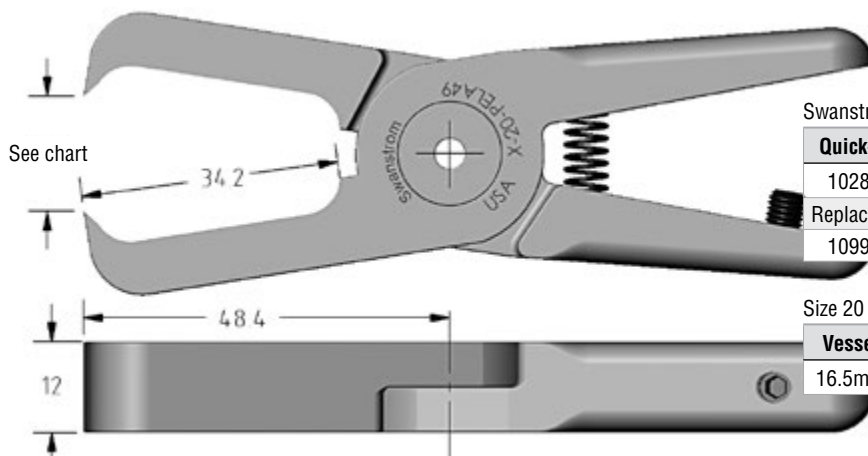

Size 20 Blades

(Dimensioned drawings shown full scale)

Vessel

| Quick# | Part# | Price | Ø Sprue | Wt. |
|--------------------|------------|----------|---------|------|
| 610 | GSN-N20-AE | \$115.00 | 6mm | 122g |
| Replacement Spring | | | | |
| 1283 | SPR-03 | \$1.90 | | |

Size 20 Nipper Body Tip to Tip Opening*

| Vessel | Gimatic | Swanstrom | Nile | OEM |
|--------|---------|-----------|------|-------|
| 9mm | 8.5mm | 9mm | 9mm | 8.5mm |

Swanstrom

| Quick# | Part# | Price | Ø Sprue | Wt. |
|--------------------|-------------|----------|---------|------|
| 1010 | X-20-PE | \$109.00 | 6mm | 132g |
| Replacement Spring | | | | |
| 1099 | GSN-SPR-029 | \$0.92 | | |

Size 20 Nipper Body Tip to Tip Opening*

| Vessel | Gimatic | Swanstrom | Nile | OEM |
|--------|---------|-----------|-------|-------|
| 8.5mm | 8.5mm | 9mm | 8.5mm | 8.5mm |

Swanstrom

| Quick# | Part# | Price | Ø Sprue | Wt. |
|--------------------|-------------|----------|---------|------|
| 1028 | X-20PELA49 | \$135.00 | 8mm | 178g |
| Replacement Spring | | | | |
| 1099 | GSN-SPR-029 | \$0.92 | | |

Size 20 Nipper Body Tip to Tip Opening*

| Vessel | Gimatic | Swanstrom | Nile | OEM |
|--------|---------|-----------|--------|--------|
| 16.5mm | 15.5mm | 16.5mm | 16.5mm | 15.5mm |