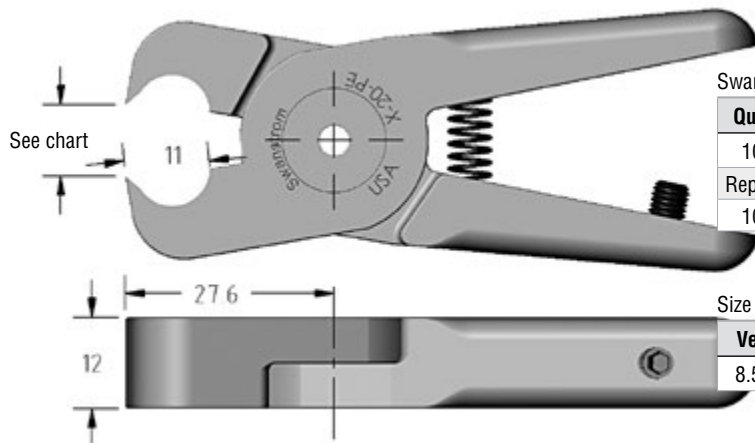

Size 20 Blades

(Dimensioned drawings shown full scale)

Vessel

| Quick# | Part# | Price | Ø Sprue | Wt. |
|--------------------|------------|----------|---------|------|
| 610 | GSN-N20-AE | \$115.00 | 6mm | 122g |
| Replacement Spring | | | | |
| 1283 | SPR-03 | \$1.90 | | |

Size 20 Nipper Body Tip to Tip Opening*

| Vessel | Gimatic | Swanstrom | Nile | OEM |
|--------|---------|-----------|------|-------|
| 9mm | 8.5mm | 9mm | 9mm | 8.5mm |

Swanstrom

| Quick# | Part# | Price | Ø Sprue | Wt. |
|--------------------|-------------|----------|---------|------|
| 1010 | X-20-PE | \$109.00 | 6mm | 132g |
| Replacement Spring | | | | |
| 1099 | GSN-SPR-029 | \$0.92 | | |

Size 20 Nipper Body Tip to Tip Opening*

| Vessel | Gimatic | Swanstrom | Nile | OEM |
|--------|---------|-----------|-------|-------|
| 8.5mm | 8.5mm | 9mm | 8.5mm | 8.5mm |

Swanstrom

| Quick# | Part# | Price | Ø Sprue | Wt. |
|--------------------|-------------|----------|---------|------|
| 1028 | X-20PELA49 | \$135.00 | 8mm | 178g |
| Replacement Spring | | | | |
| 1099 | GSN-SPR-029 | \$0.92 | | |

Size 20 Nipper Body Tip to Tip Opening*

| Vessel | Gimatic | Swanstrom | Nile | OEM |
|--------|---------|-----------|--------|--------|
| 16.5mm | 15.5mm | 16.5mm | 16.5mm | 15.5mm |