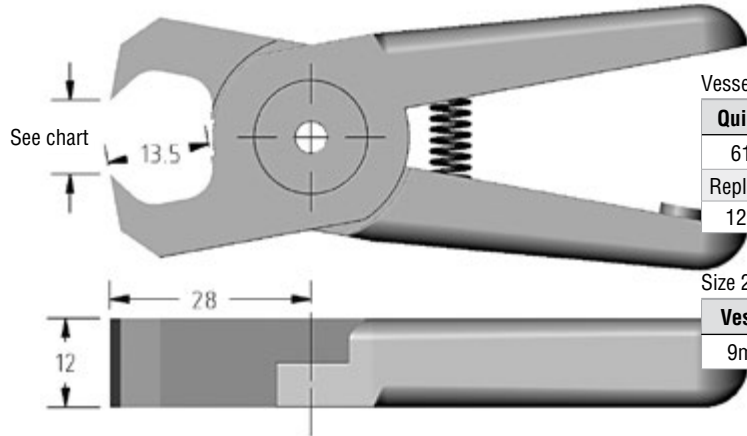

Size 20 Blades

(Dimensioned drawings shown full scale)

Vessel

| Quick# | Part# | Price | Ø Sprue | Wt. |
|--------------------|------------|----------|---------|------|
| 610 | GSN-N20-AE | \$115.00 | 6mm | 122g |
| Replacement Spring | | | | |
| 1283 | SPR-03 | \$1.90 | | |

Size 20 Nipper Body Tip to Tip Opening*

| Vessel | Gimatic | Swanstrom | Nile | OEM |
|--------|---------|-----------|------|-------|
| 9mm | 8.5mm | 9mm | 9mm | 8.5mm |

Swanstrom

| Quick# | Part# | Price | Ø Sprue | Wt. |
|--------------------|-------------|----------|---------|------|
| 1010 | X-20-PE | \$109.00 | 6mm | 132g |
| Replacement Spring | | | | |
| 1099 | GSN-SPR-029 | \$0.92 | | |

Size 20 Nipper Body Tip to Tip Opening*

| Vessel | Gimatic | Swanstrom | Nile | OEM |
|--------|---------|-----------|-------|-------|
| 8.5mm | 8.5mm | 9mm | 8.5mm | 8.5mm |

Swanstrom

| Quick# | Part# | Price | Ø Sprue | Wt. |
|--------------------|-------------|----------|---------|------|
| 1028 | X-20PELA49 | \$135.00 | 8mm | 178g |
| Replacement Spring | | | | |
| 1099 | GSN-SPR-029 | \$0.92 | | |

Size 20 Nipper Body Tip to Tip Opening*

| Vessel | Gimatic | Swanstrom | Nile | OEM |
|--------|---------|-----------|--------|--------|
| 16.5mm | 15.5mm | 16.5mm | 16.5mm | 15.5mm |