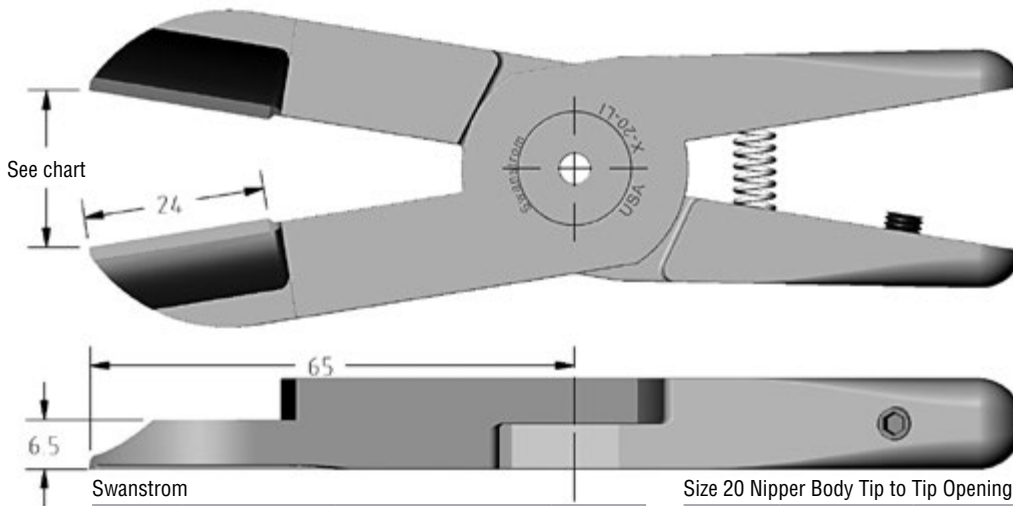

**Size 20 Blades**

(Dimensioned drawings shown full scale)

Vessel

Quick#	Part#	Price	Ø Sprue	Wt.
609	GSN-N20-AJL	\$170.00	8mm	220g
Replacement Spring				
1283	SPR-03	\$1.90		

Size 20 Nipper Body Tip to Tip Opening\*

Vessel	Gimatic	Swanstrom	Nile	OEM
16mm	15mm	15.5mm	16.5mm	15mm

Swanstrom

Quick#	Part#	Price	Ø Sprue	Wt.
1009	X-20-LI	\$147.00	8mm	198g
Replacement Spring				
1099	GSN-SPR-029	\$0.92		

Size 20 Nipper Body Tip to Tip Opening\*

Vessel	Gimatic	Swanstrom	Nile	OEM
22mm	21mm	22mm	22mm	21mm

Swanstrom

Quick#	Part#	Price	Ø Sprue	Wt.
1046	X-20-SI	\$89.00	6mm	120g
Replacement Spring				
1099	GSN-SPR-029	\$0.92		

Size 20 Nipper Body Tip to Tip Opening\*

Vessel	Gimatic	Swanstrom	Nile	OEM
11.5mm	11mm	12mm	12mm	11mm