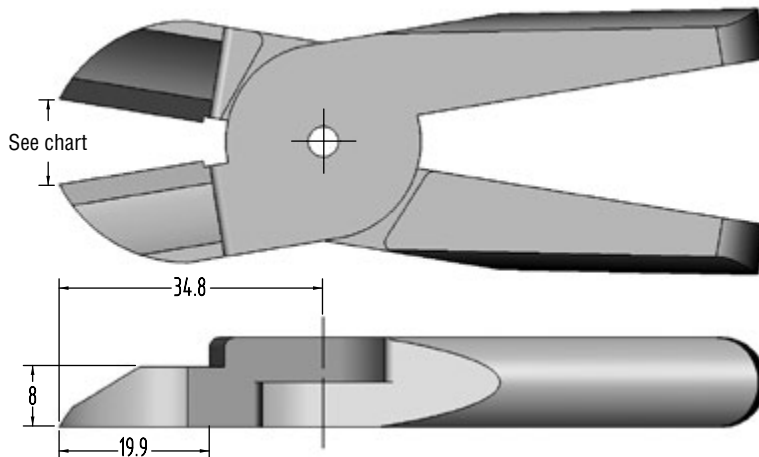

**Size 20 Blades**

(Dimensioned drawings shown full scale)

Vessel

Quick#	Part#	Price	Ø Sprue	Wt.
609	GSN-N20-AJL	\$170.00	8mm	220g
Replacement Spring				
1283	SPR-03	\$1.90		

Size 20 Nipper Body Tip to Tip Opening\*

Vessel	Gimatic	Swanstrom	Nile	OEM
16mm	15mm	15.5mm	16.5mm	15mm

Swanstrom

Quick#	Part#	Price	Ø Sprue	Wt.
1009	X-20-LI	\$147.00	8mm	198g
Replacement Spring				
1099	GSN-SPR-029	\$0.92		

Size 20 Nipper Body Tip to Tip Opening\*

Vessel	Gimatic	Swanstrom	Nile	OEM
22mm	21mm	22mm	22mm	21mm

Swanstrom

Quick#	Part#	Price	Ø Sprue	Wt.
1046	X-20-SI	\$89.00	6mm	120g
Replacement Spring				
1099	GSN-SPR-029	\$0.92		

Size 20 Nipper Body Tip to Tip Opening\*

Vessel	Gimatic	Swanstrom	Nile	OEM
11.5mm	11mm	12mm	12mm	11mm