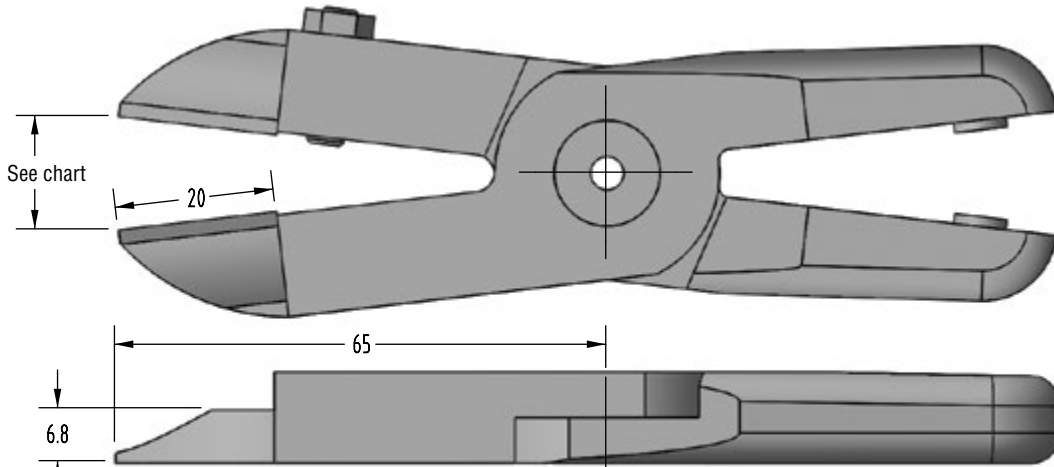

**Size 20 Blades**

(Dimensioned drawings shown full scale)

Vessel

Quick#	Part#	Price	Ø Sprue	Wt.
609	GSN-N20-AJL	\$170.00	8mm	220g
Replacement Spring				
1283	SPR-03	\$1.90		

Size 20 Nipper Body Tip to Tip Opening\*

Vessel	Gimatic	Swanstrom	Nile	OEM
16mm	15mm	15.5mm	16.5mm	15mm

Swanstrom

Quick#	Part#	Price	Ø Sprue	Wt.
1009	X-20-LI	\$147.00	8mm	198g
Replacement Spring				
1099	GSN-SPR-029	\$0.92		

Size 20 Nipper Body Tip to Tip Opening\*

Vessel	Gimatic	Swanstrom	Nile	OEM
22mm	21mm	22mm	22mm	21mm

Swanstrom

Quick#	Part#	Price	Ø Sprue	Wt.
1046	X-20-SI	\$89.00	6mm	120g
Replacement Spring				
1099	GSN-SPR-029	\$0.92		

Size 20 Nipper Body Tip to Tip Opening\*

Vessel	Gimatic	Swanstrom	Nile	OEM
11.5mm	11mm	12mm	12mm	11mm