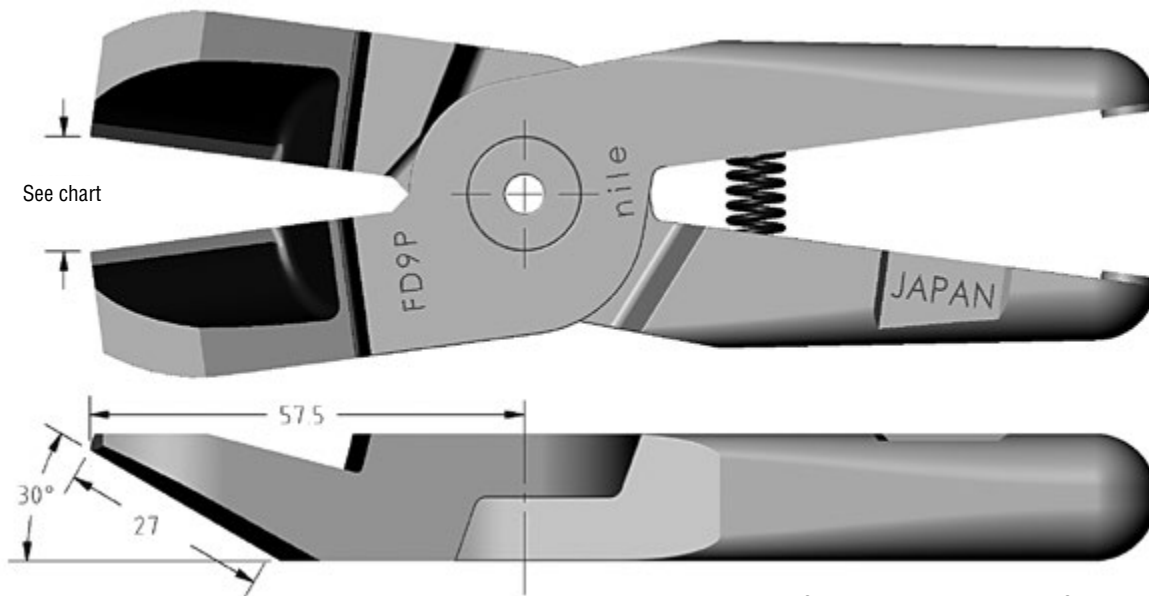

Size 30 Blades

(Dimensioned drawings shown full scale)

Gimatic

Quick#	Part#	Price	Ø Sprue	Wt.
5034	GN30PF	\$132.00	8mm	386g
Replacement Spring				
1285	SPR-05	\$2.20		

Size 30 Nipper Body Tip to Tip Opening*

Vessel	Gimatic	Swanstrom	Nile	OEM
16mm	16mm	15mm	15.5mm	16mm

Nile

Quick#	Part#	Price	Ø Sprue	Wt.
1573	GSN-FD9P	\$109.00	8mm	410g
Replacement Spring				
2301	855-3090	\$2.09		

Size 30 Nipper Body Tip to Tip Opening*

Vessel	Gimatic	Swanstrom	Nile	OEM
14mm	14mm	15mm	14mm	14mm