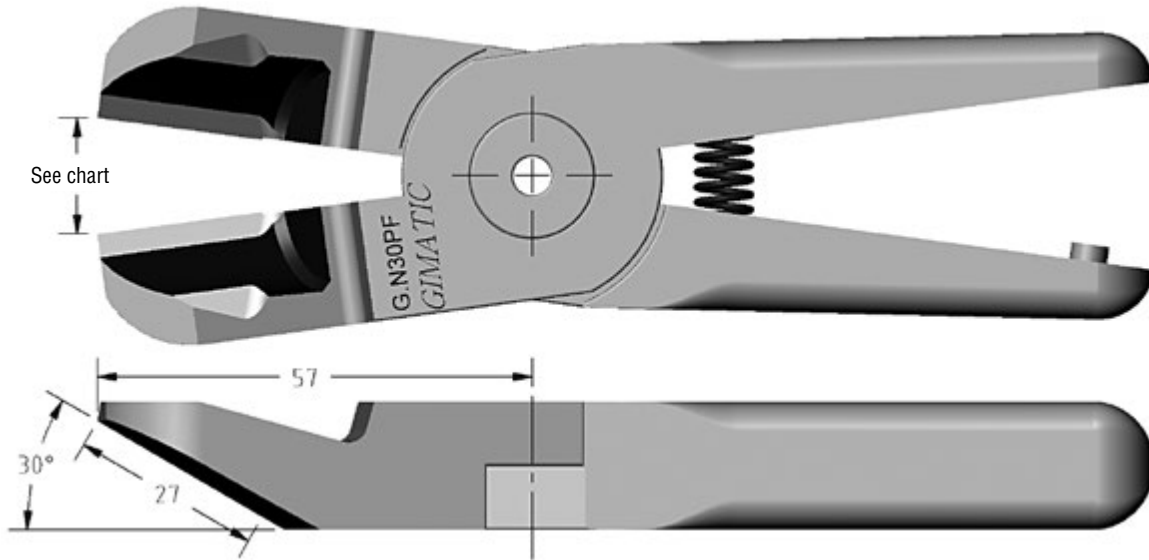

Size 30 Blades

(Dimensioned drawings shown full scale)

Gimatic

Quick#	Part#	Price	Ø Sprue	Wt.
5034	GN30PF	\$132.00	8mm	386g
Replacement Spring				
1285	SPR-05	\$2.20		

Size 30 Nipper Body Tip to Tip Opening*

Vessel	Gimatic	Swanstrom	Nile	OEM
16mm	16mm	15mm	15.5mm	16mm

Nile

Quick#	Part#	Price	Ø Sprue	Wt.
1573	GSN-FD9P	\$109.00	8mm	410g
Replacement Spring				
2301	855-3090	\$2.09		

Size 30 Nipper Body Tip to Tip Opening*

Vessel	Gimatic	Swanstrom	Nile	OEM
14mm	14mm	15mm	14mm	14mm