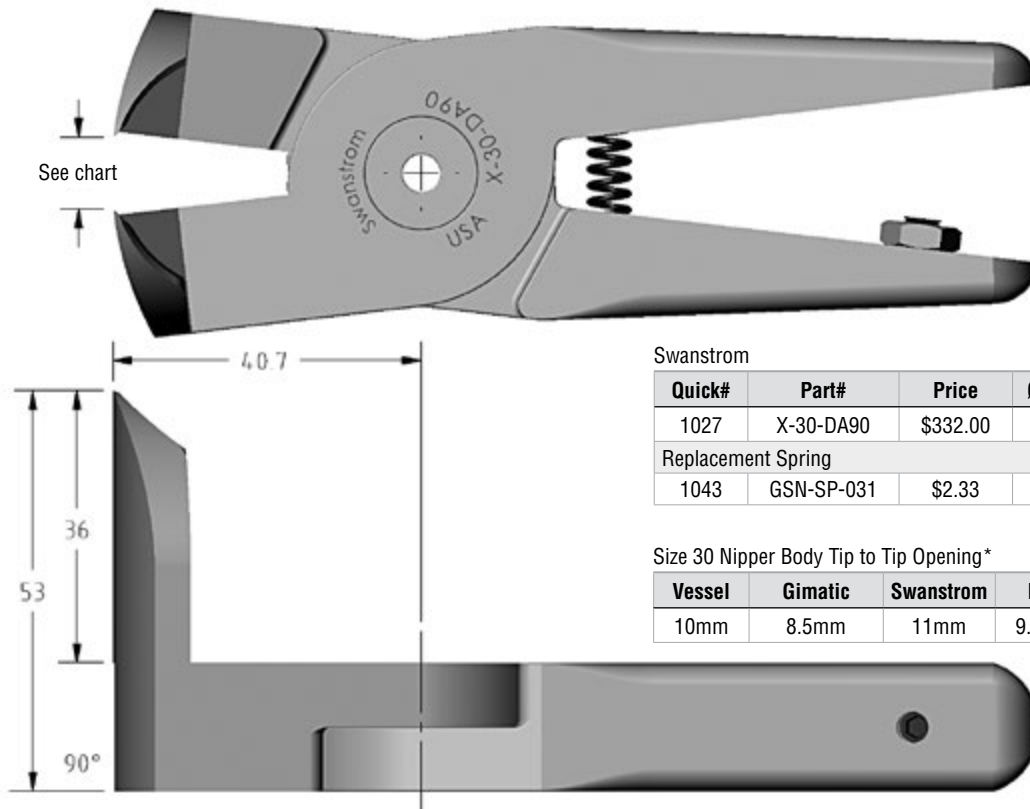

### Size 30 Blades

(Dimensioned drawings shown full scale)

Swanstrom

Quick#	Part#	Price	Ø Sprue	Wt.
1026	X-30-DA75	\$331.00	8mm	416g
Replacement Spring				
1043	GSN-SP-031	\$2.33		

Size 30 Nipper Body Tip to Tip Opening\*

Vessel	Gimatic	Swanstrom	Nile	OEM
11.5mm	11.5mm	15mm	11mm	11.5mm

Swanstrom

Quick#	Part#	Price	Ø Sprue	Wt.
1027	X-30-DA90	\$332.00	6mm	432g
Replacement Spring				
1043	GSN-SP-031	\$2.33		

Size 30 Nipper Body Tip to Tip Opening\*

Vessel	Gimatic	Swanstrom	Nile	OEM
10mm	8.5mm	11mm	9.5mm	8.5mm