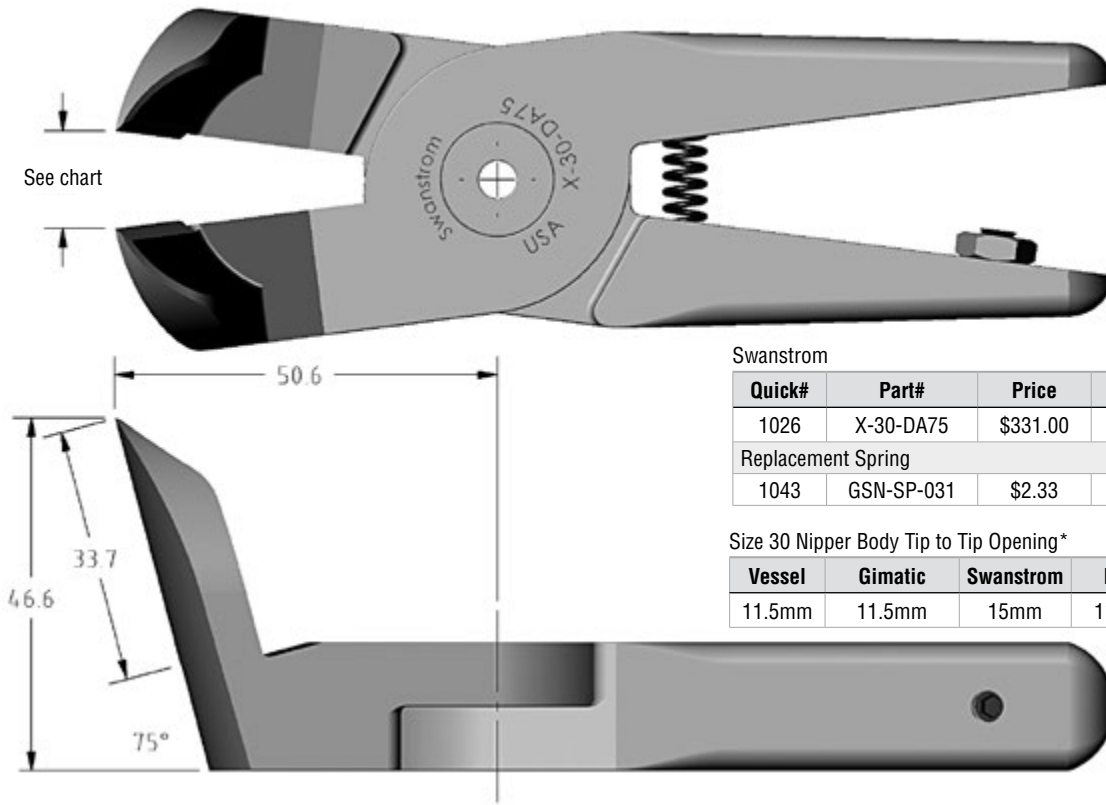

### Size 30 Blades

(Dimensioned drawings shown full scale)

Swanstrom

Quick#	Part#	Price	Ø Sprue	Wt.
1026	X-30-DA75	\$331.00	8mm	416g
Replacement Spring				
1043	GSN-SP-031	\$2.33		

Size 30 Nipper Body Tip to Tip Opening\*

Vessel	Gimatic	Swanstrom	Nile	OEM
11.5mm	11.5mm	15mm	11mm	11.5mm

Swanstrom

Quick#	Part#	Price	Ø Sprue	Wt.
1027	X-30-DA90	\$332.00	6mm	432g
Replacement Spring				
1043	GSN-SP-031	\$2.33		

Size 30 Nipper Body Tip to Tip Opening\*

Vessel	Gimatic	Swanstrom	Nile	OEM
10mm	8.5mm	11mm	9.5mm	8.5mm