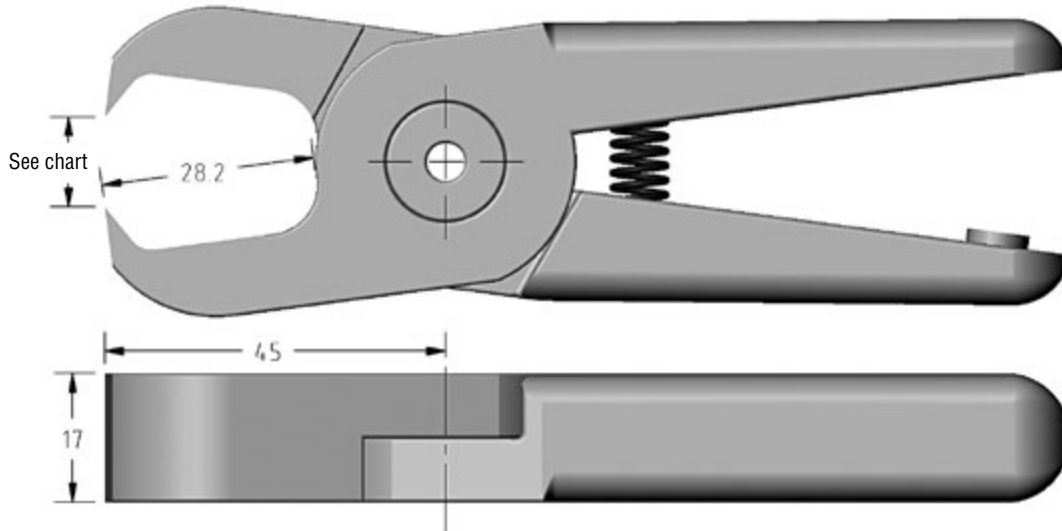

Size 30 Blades

(Dimensioned drawings shown full scale)

Vessel

Quick#	Part#	Price	Ø Sprue	Wt.
615	GSN-N30-AE	\$144.00	9mm	386g
Replacement Spring				
1285	SPR-05	\$2.20		

Size 30 Nipper Body Tip to Tip Opening*

Vessel	Gimatic	Swanstrom	Nile	OEM
12.5mm	12.5mm	12mm	12mm	12.5mm

Swanstrom

Quick#	Part#	Price	Ø Sprue	Wt.
1015	X-30-PE	\$125.00	9mm	374g
Replacement Spring				
1043	GSN-SP-031	\$2.33		

Size 30 Nipper Body Tip to Tip Opening*

Vessel	Gimatic	Swanstrom	Nile	OEM
10mm	8mm	13.5mm	10.5mm	8mm