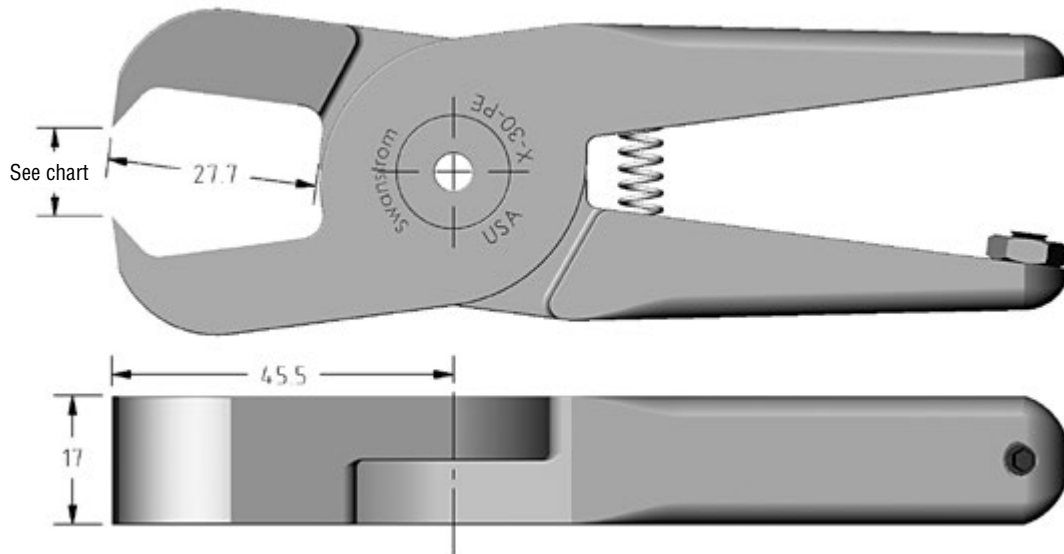

Size 30 Blades

(Dimensioned drawings shown full scale)

Vessel

Quick#	Part#	Price	Ø Sprue	Wt.
615	GSN-N30-AE	\$144.00	9mm	386g
Replacement Spring				
1285	SPR-05	\$2.20		

Size 30 Nipper Body Tip to Tip Opening*

Vessel	Gimatic	Swanstrom	Nile	OEM
12.5mm	12.5mm	12mm	12mm	12.5mm

Swanstrom

Quick#	Part#	Price	Ø Sprue	Wt.
1015	X-30-PE	\$125.00	9mm	374g
Replacement Spring				
1043	GSN-SP-031	\$2.33		

Size 30 Nipper Body Tip to Tip Opening*

Vessel	Gimatic	Swanstrom	Nile	OEM
10mm	8mm	13.5mm	10.5mm	8mm