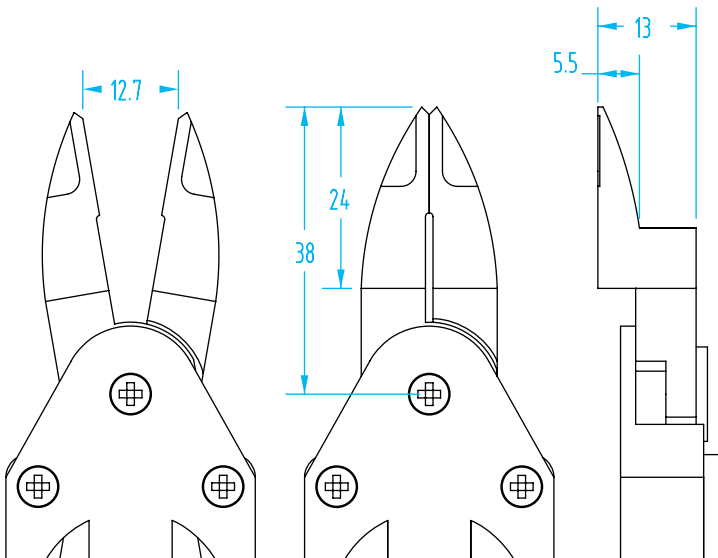

**NY & NF Nipper Blades – Size 15**

(Dimensioned drawings shown full scale)

Blades for NY & NF Nippers

Quick#	Part#	Nipper Body	Blade Style	Price
628	GSN-NY15-RAJ	NY, NF 15	Standard Reversed	\$140.00

Blades for NY & NF Nippers

Quick#	Part#	Nipper Body	Blade Style	Price
629	GSN-NY15-RAH	NY, NF 15	Offset Reversed	\$320.00