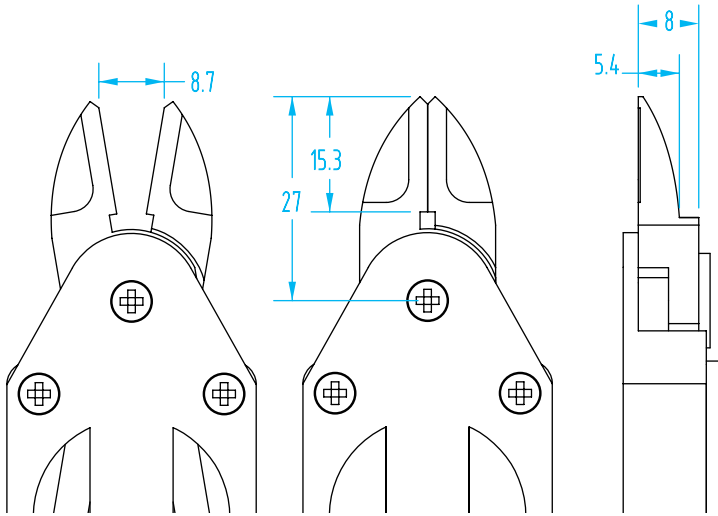

**NY & NF Nipper Blades – Size 15**

(Dimensioned drawings shown full scale)

Blades for NY & NF Nippers

Quick#	Part#	Nipper Body	Blade Style	Price
628	GSN-NY15-RAJ	NY, NF 15	Standard Reversed	\$140.00

Blades for NY & NF Nippers

Quick#	Part#	Nipper Body	Blade Style	Price
629	GSN-NY15-RAH	NY, NF 15	Offset Reversed	\$320.00