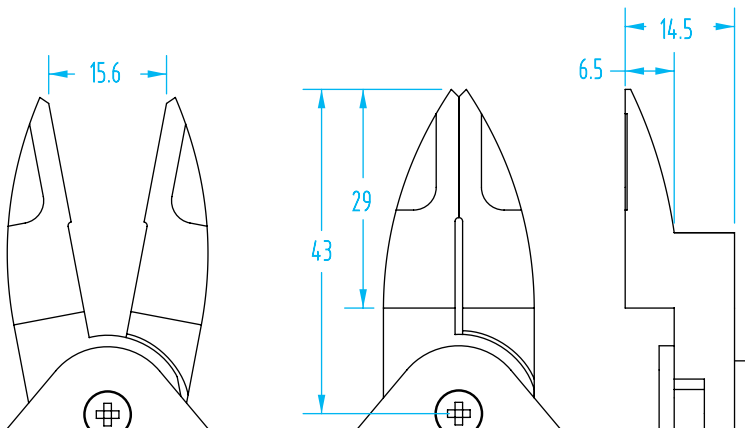

NY & NF Nipper Blades – Size 25

(Dimensioned drawings shown full scale)

Blades for NY & NF Nippers

Quick#	Part#	Nipper Body	Blade Style	Price
634	GSN-NY25-RAJ	NY 25	Standard Reversed	\$162.00

Blades for NY & NF Nippers

Quick#	Part#	Nipper Body	Blade Style	Price
635	GSN-NY25-RAH	NY 25	Offset Reversed	\$324.00