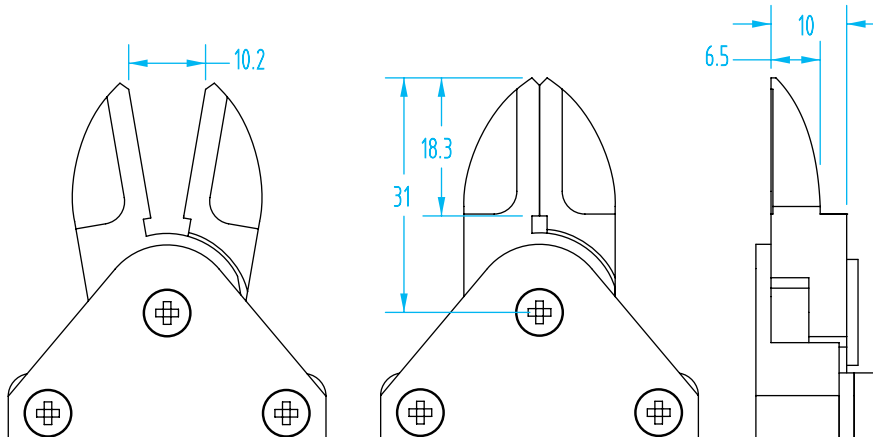

NY & NF Nipper Blades – Size 25

(Dimensioned drawings shown full scale)

Blades for NY & NF Nippers

Quick#	Part#	Nipper Body	Blade Style	Price
634	GSN-NY25-RAJ	NY 25	Standard Reversed	\$162.00

Blades for NY & NF Nippers

Quick#	Part#	Nipper Body	Blade Style	Price
635	GSN-NY25-RAH	NY 25	Offset Reversed	\$324.00