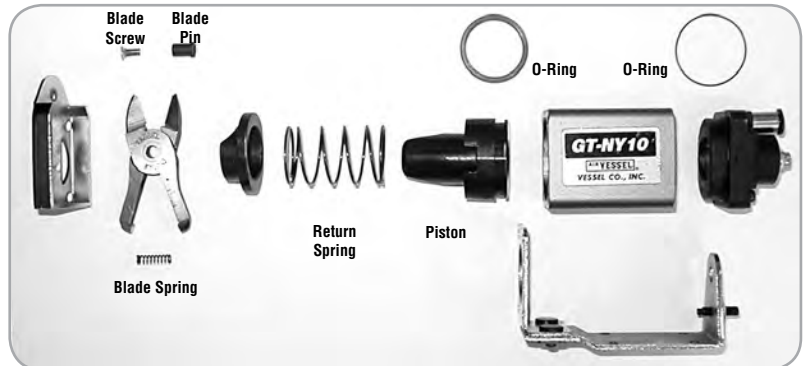

Nipper Replacement Parts

Replacement Springs for Vessel & Gimatic Blades

Quick#	Part#	Price	For Nipper
1281	SPR-01	\$1.90	N3, N5
1282	SPR-02	\$1.90	N7, N10
1283	SPR-03	\$1.90	N10L, N12, N20, F5
1284	SPR-04	\$2.20	N30ACD, AS, BBB
1285	SPR-05	\$2.20	N30AA, AE, AJ, AJL, AP, PF, F9
1286	GSN-SPR-06	\$14.00	N50
1287	SPR-07	\$1.90	NF10,15, NT03,05, NY10,15
1288	SPR-08	\$1.90	NT10
1289	SPR-09	\$1.90	NT20, F5E
1290	SPR-10	\$1.90	NF05, NY05
1291	SPR-11	\$1.90	NY25

Replacement Springs for Nile Blades

Quick#	Part#	Price	For Nipper
2301	855-3090	\$2.09	Size 30 / 50 F9 Blades
2314	NILE-SP1	\$2.09	Size 1 Blades
5175	NILE-SP10	\$2.09	Size 10 Blades
5176	NILE-SP3	\$2.09	Size 3 Blades FD3, F3E
5177	NILE-SP5	\$2.09	Size 5 Blades

Screws & Pins can also be used on red body nippers "S"

Rebuild Kits for Vessel NF & NY nipper bodies

Quick#	Part#	Nipper Body	Price
1525	GSN-NF05-RK	NF05 & NY05	\$45.00
1533	GSN-NF10-RK	NF10 & NY10	\$50.00
1541	GSN-NF15-RK	NF15 & NY15	\$55.00
1524	GSN-NY25-RK	NY25	\$60.00

Includes 1ea: Main piston, main spring, U-ring, O-ring, screw, blade mounting screw, blade mounting pin